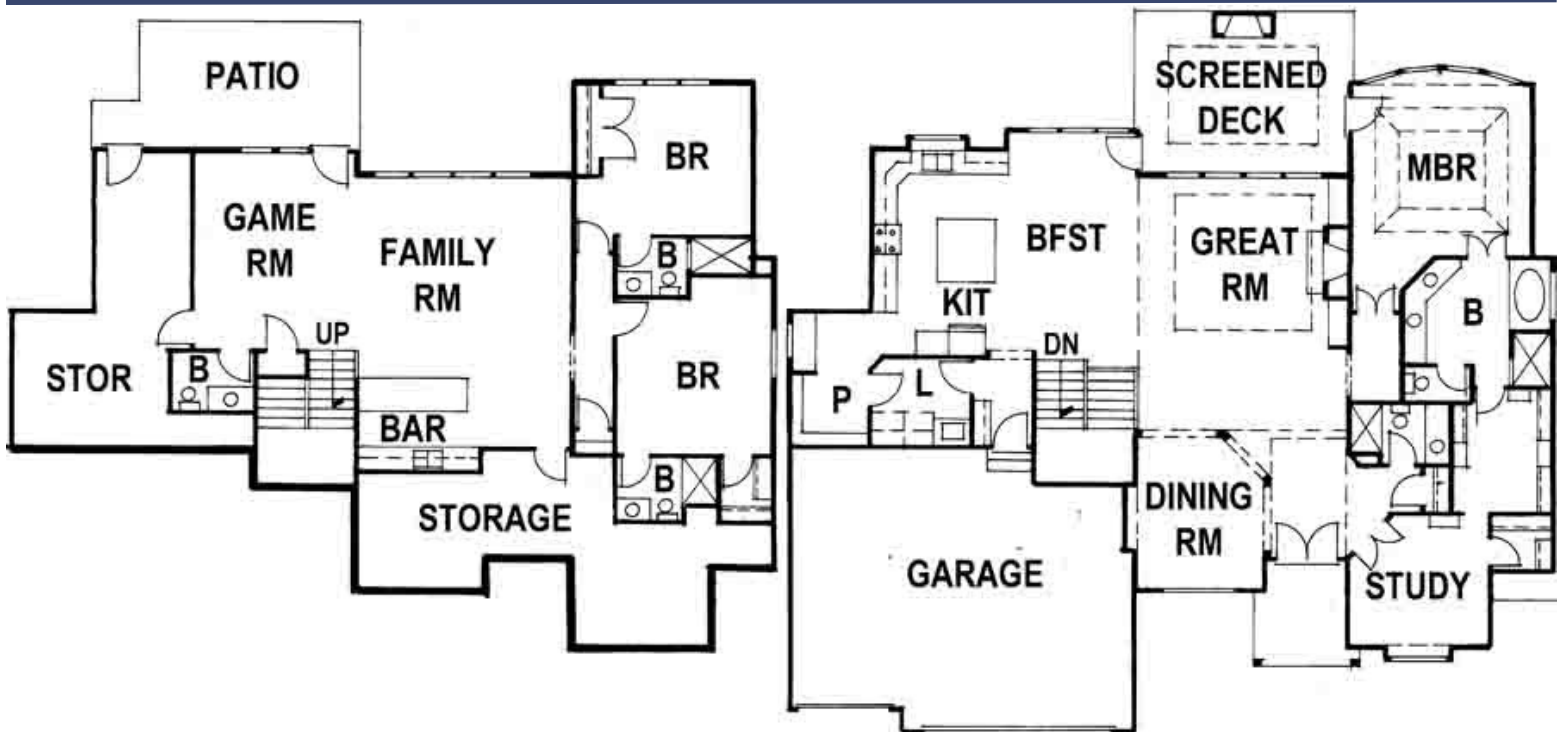

THE HILLS
of LEAWOOD

Reverse 1 1/2 Story

\$TBD

14901 Windsor St. ~ Lot 53

4 Bedroom, 4 1/2 Bath

12' Foundation/Backs to Park

Pinebrook National

*Front elevation may vary.