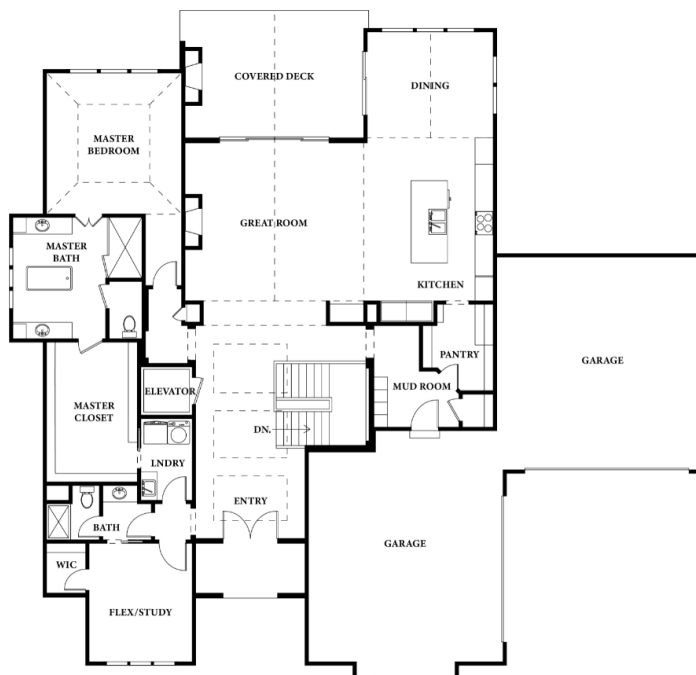

THE HILLS
of LEAWOOD

Lot 38

\$TBD

Reverse 1 1/2 Story

Grand Laguna

Main Level

Lower Level

913-76HILLS
913.764.4557