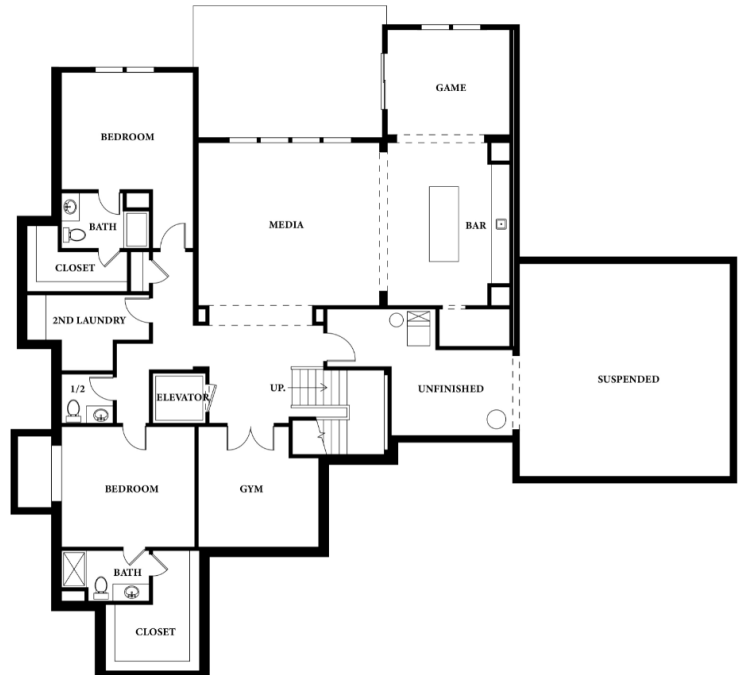

THE HILLS
of LEAWOOD

Lot 38

\$TBD

Reverse 1 1/2 Story

Grand Laguna

Main Level

Lower Level

913-76HILLS
913.764.4557